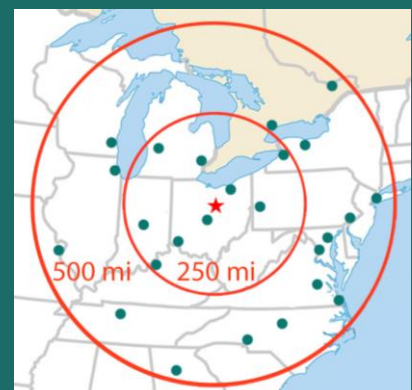

SR INDUSTRIAL
1111 N MAIN ST, MANSFIELD OH

Prime Industrial Site

SR Industrial is a 150,000sf facility with all utilities in place located in Mansfield. For trucking, there are nine dock-high doors and one drive-in door. Excellent condition with new high-efficiency lighting recently installed.

Workforce

- Laborshed of 500,000 workers in 45 miles. About 10% of the local workforce is in manufacturing.
- Co-located Ohio State Mansfield and North Central State College collectively have nearly 3,000 students and offer degrees and industry recognized certificates.
- Customized training and registered apprenticeships can be sponsored
- Strong programs at four nearby secondary Career Technology Centers

Drive Times

Detroit, MI	3 hrs
Pittsburgh, PA	3 hrs
Indianapolis, IN.....	4 hrs
Louisville, KY.....	4 hrs
Buffalo, NY.....	4 hrs
Chicago, IL	6 hrs
Toronto, ON.....	6.5 hrs
Baltimore, MD	7 hrs
St. Louis, MO.....	7 hrs
Washington, D.C.	7 hrs
Philadelphia, PA	8 hrs
New York, NY.....	8 hrs
Atlanta, GA.....	10 hrs

25 metropolitan areas with a population of 1 million or more within 500 miles.